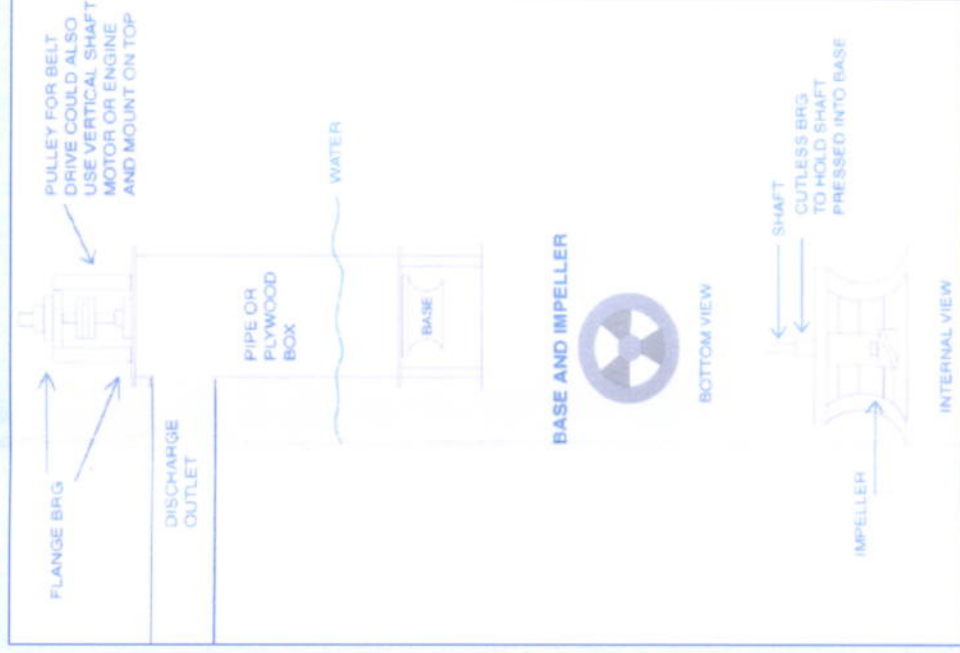

HAYDEN LIFT PUMPS

Here is a simple diagram showing the very few durable components used in our Hayden Lift Pump.

The Hayden Lift Pump has been used in the cranberry industry for over 60 years now but, of course, can be used in many other applications that require delivering a maximum capacity of water with the minimum use of power at an very affordable price.

Available:

- 7" Lift Pump- 2,000 gallons per minute
- 14" Lift Pump- 8,000 gallons per minute
- 20" Lift Pump- 20,000 gallons per minute

Call today for more information 1-800-294-0497